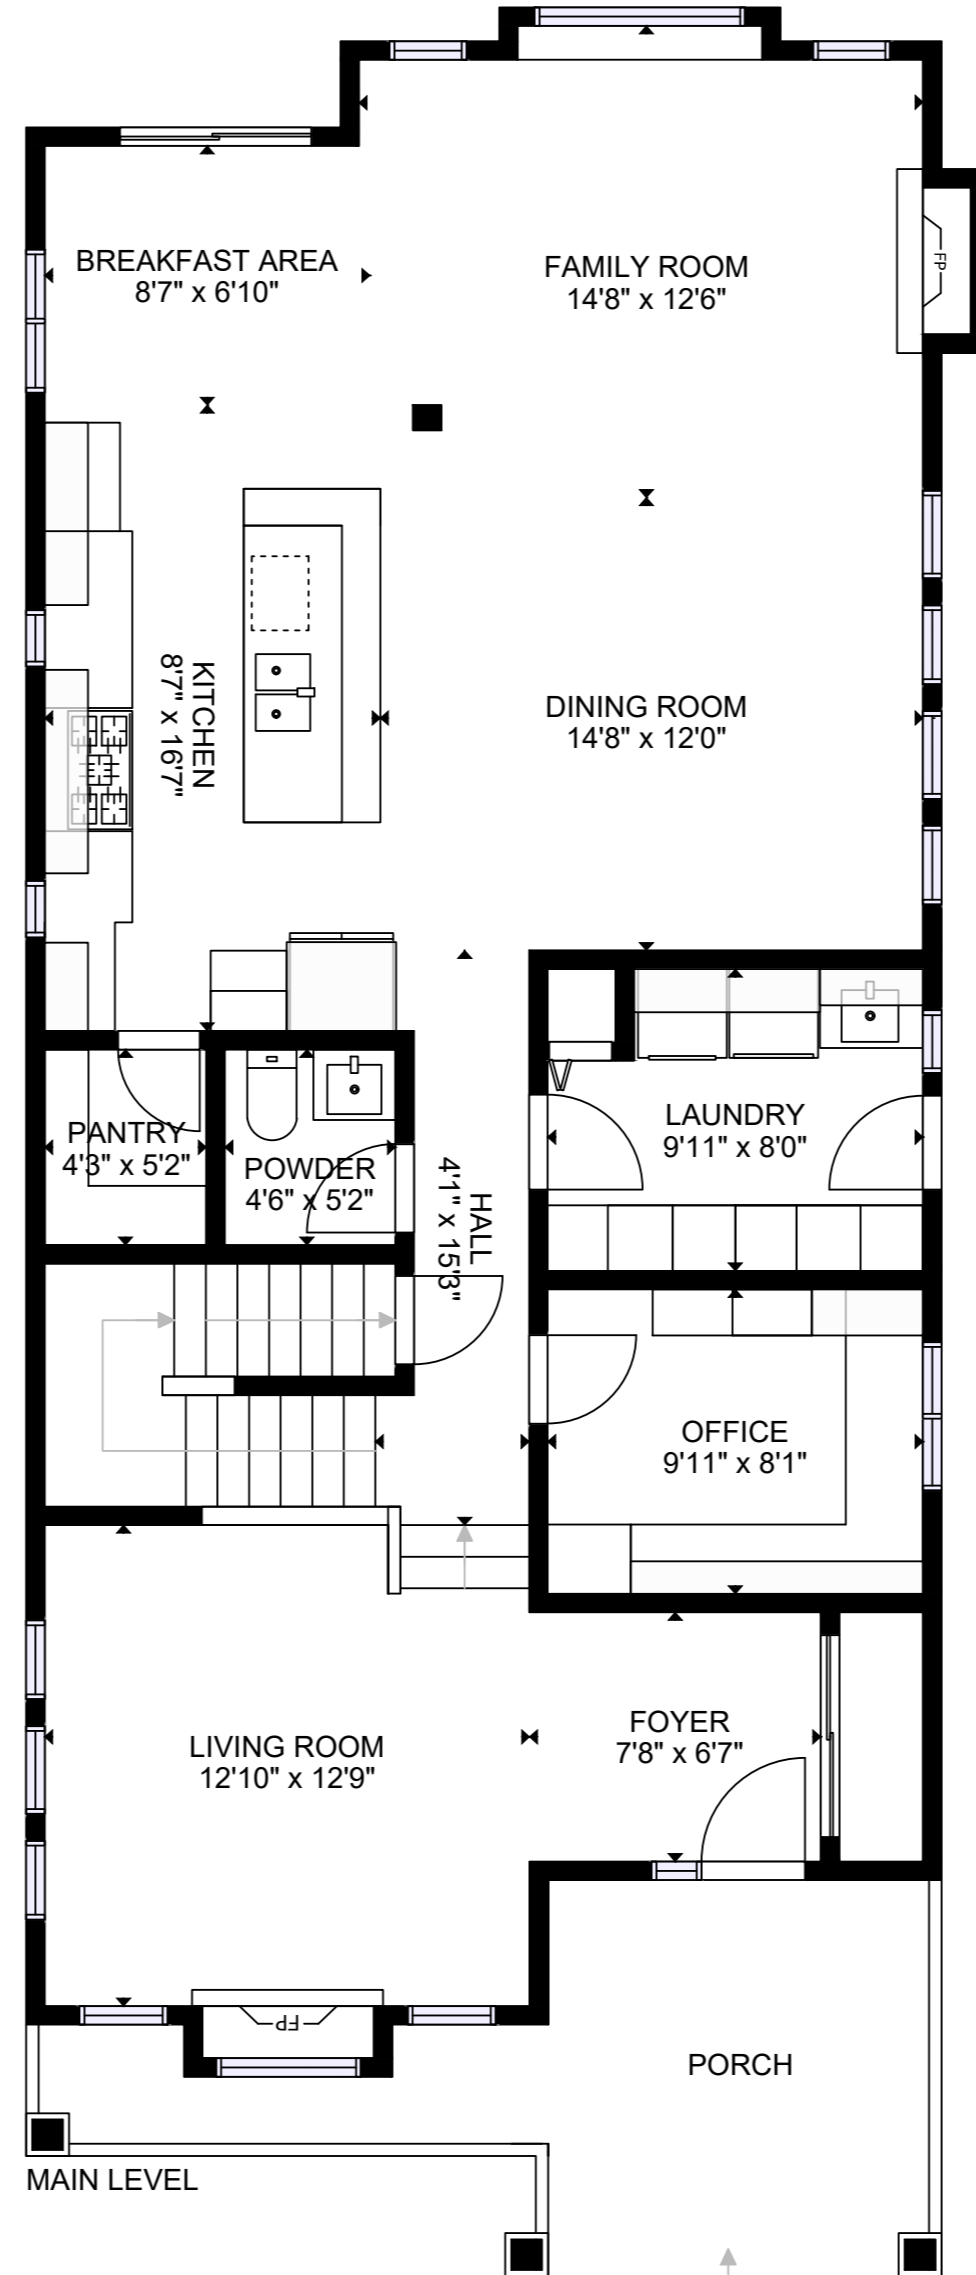

2724 VIOLET ST NORTH VANCOUVER

GROSS INTERNAL AREA
 LOWER LEVEL: 1321 SQ. FT.
 MAIN LEVEL: 1244 SQ. FT.
 UPPER LEVEL: 983 SQ. FT.
TOTAL: 3548 SQ. FT.
 EXCLUDED AREA
 PORCH: 152 SQ. FT.

**While all reasonable attempts have been made to ensure accuracy and square footage and room dimension are believed to be correct to ANSI Standards, due to the possibility of human error the information cannot be guaranteed.