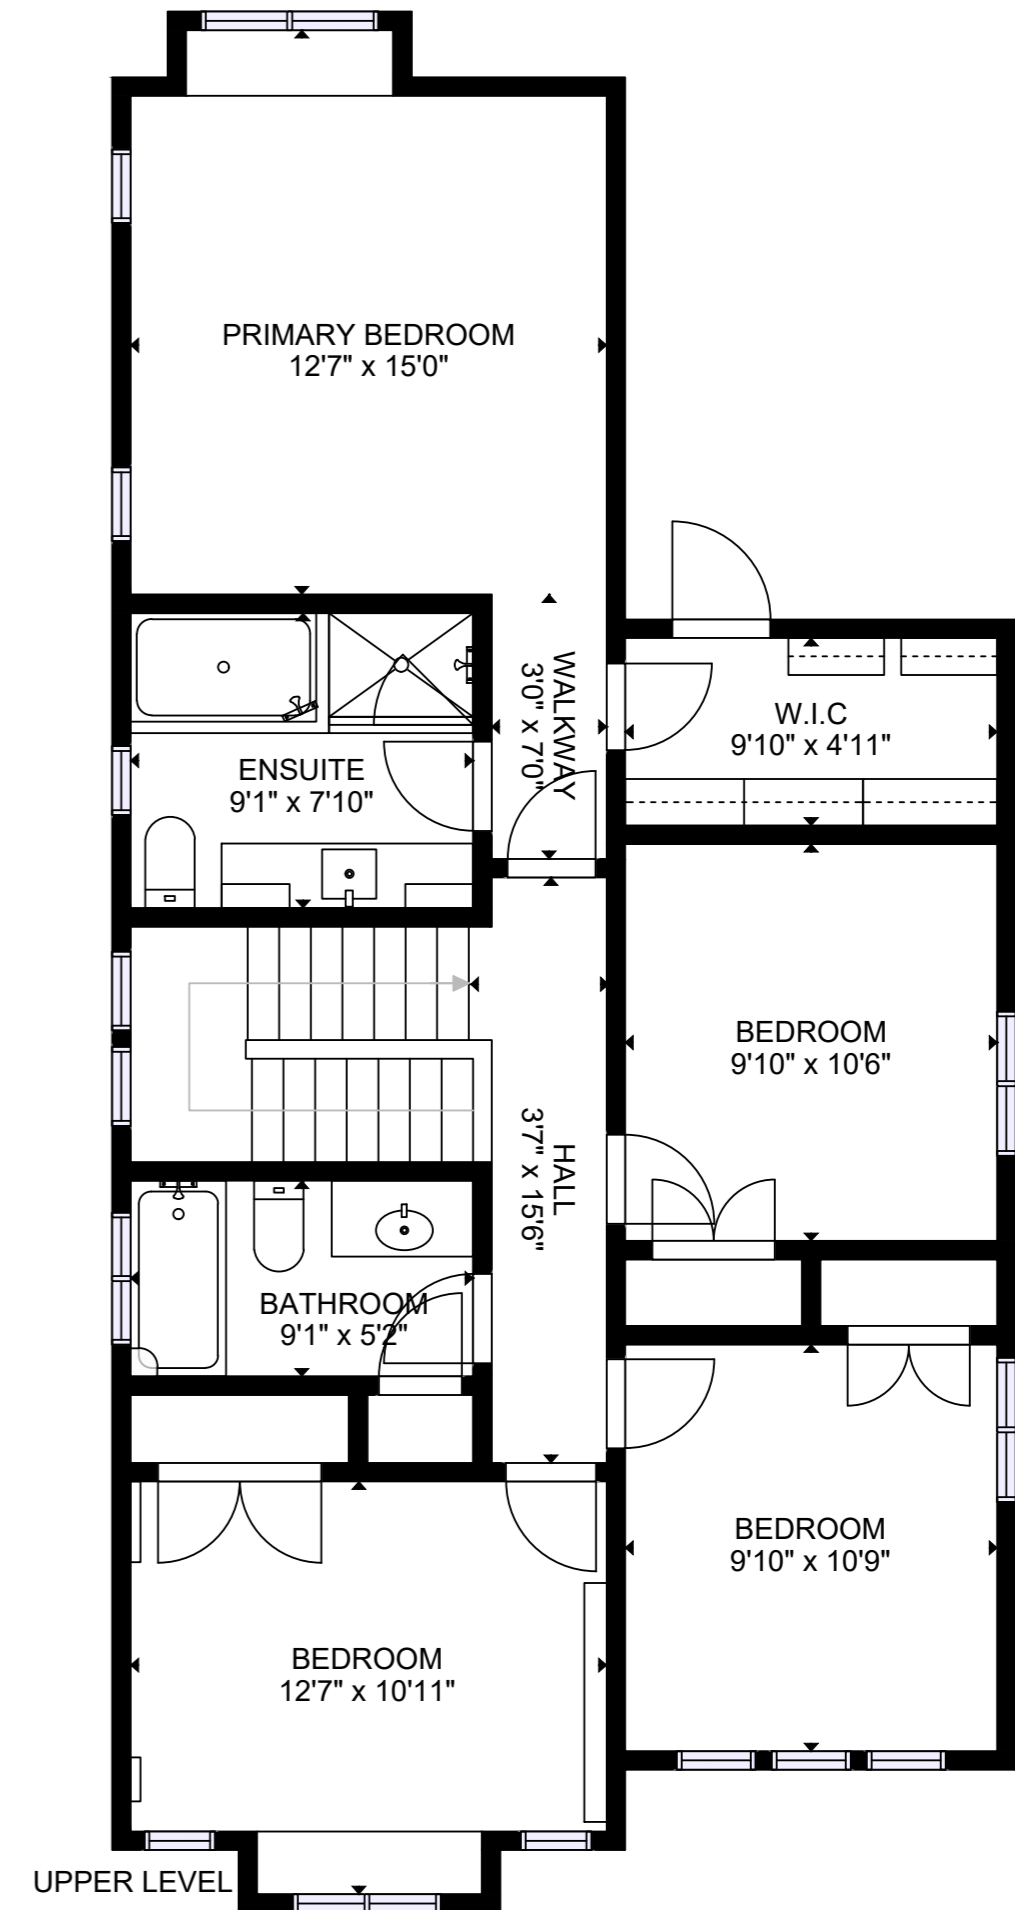

2724 VIOLET ST NORTH VANCOUVER

GROSS INTERNAL AREA
 LOWER LEVEL: 1321 SQ. FT.
 MAIN LEVEL: 1244 SQ. FT.
 UPPER LEVEL: 983 SQ. FT.
TOTAL: 3548 SQ. FT.
 EXCLUDED AREA
 PORCH: 152 SQ. FT.

**While all reasonable attempts have been made to ensure accuracy and square footage and room dimension are believed to be correct to ANSI Standards, due to the possibility of human error the information cannot be guaranteed.