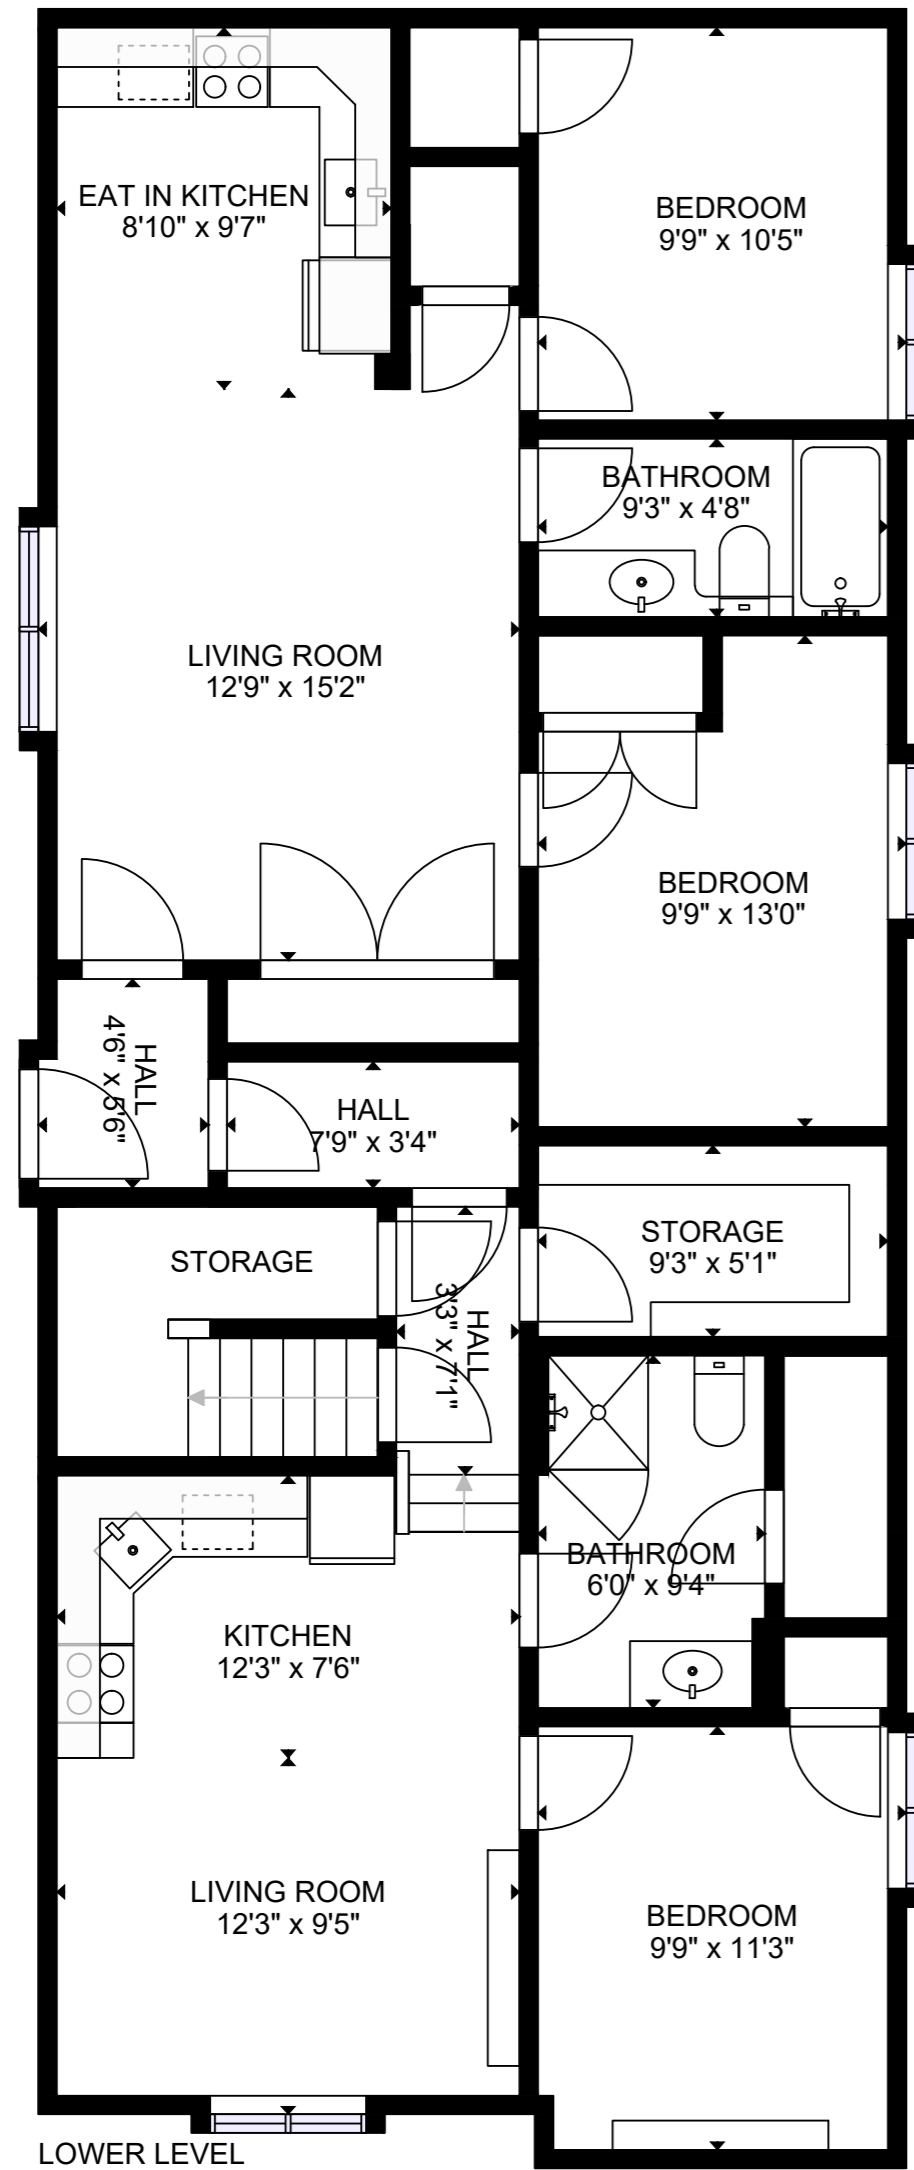

2724 VIOLET ST NORTH VANCOUVER

GROSS INTERNAL AREA
 LOWER LEVEL: 1321 SQ. FT.
 MAIN LEVEL: 1244 SQ. FT.
 UPPER LEVEL: 983 SQ. FT.
TOTAL: 3548 SQ. FT.
 EXCLUDED AREA
 PORCH: 152 SQ. FT.

**While all reasonable attempts have been made to ensure accuracy and square footage and room dimension are believed to be correct to ANSI Standards, due to the possibility of human error the information cannot be guaranteed.