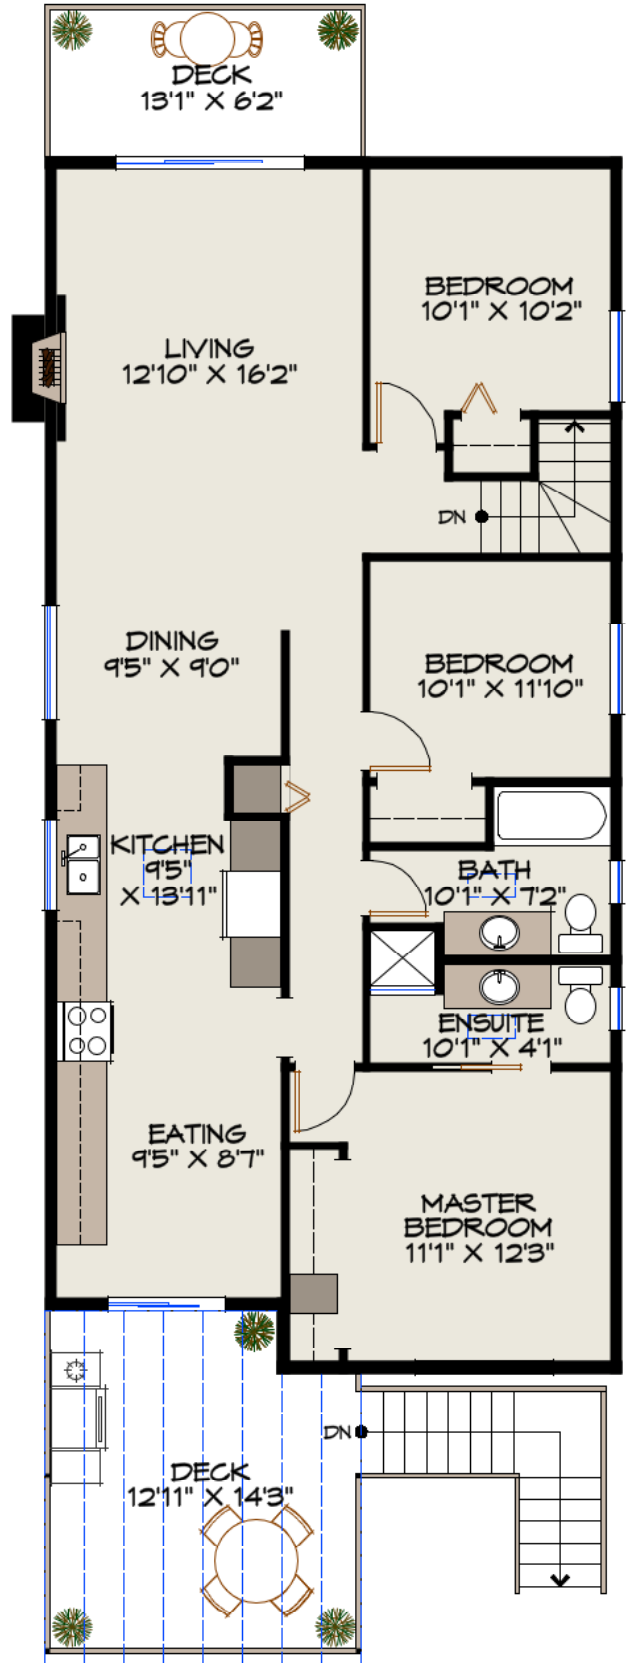

MAIN LEVEL

Sutton
Sutton Group - West Coast Realty
Ralph Stiebel
604-787-2500
realtor.ralph@gmail.com
www.lamRealEstate.ca

STIEBEL
REAL ESTATE ADVISOR