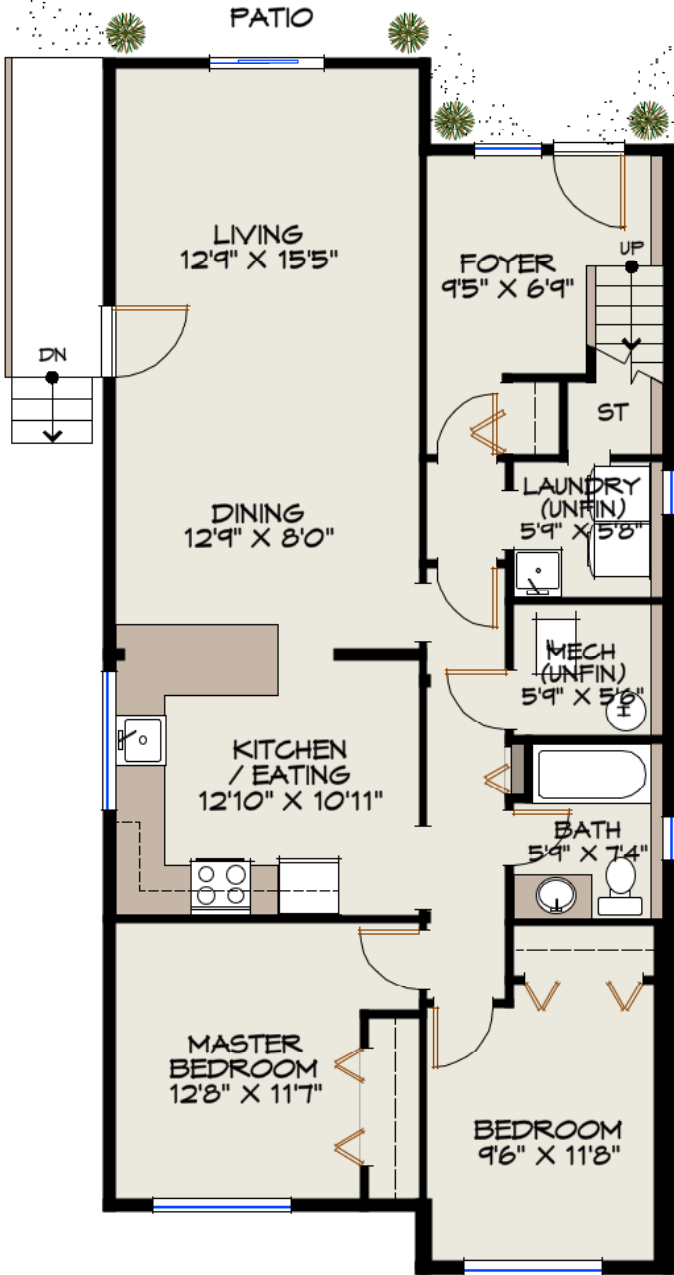

**TRUESPACE DESIGN**

PREMIUM REAL ESTATE PLANS  
604-986-8649 / 778-628-5072  
WWW.TRUE-SPACE.CA

**LOWER LEVEL**

4030 MOUNTAIN HIGHWAY  
NORTH VANCOUVER, BC

MAIN LEVEL:	1224 SF
LOWER LEVEL:	1088 SF
TOTAL FINISHED FLOOR AREA:	2312 SF
UNFINISHED LOWER LEVEL:	79 SF
TOTAL FLOOR AREA	2391 SF